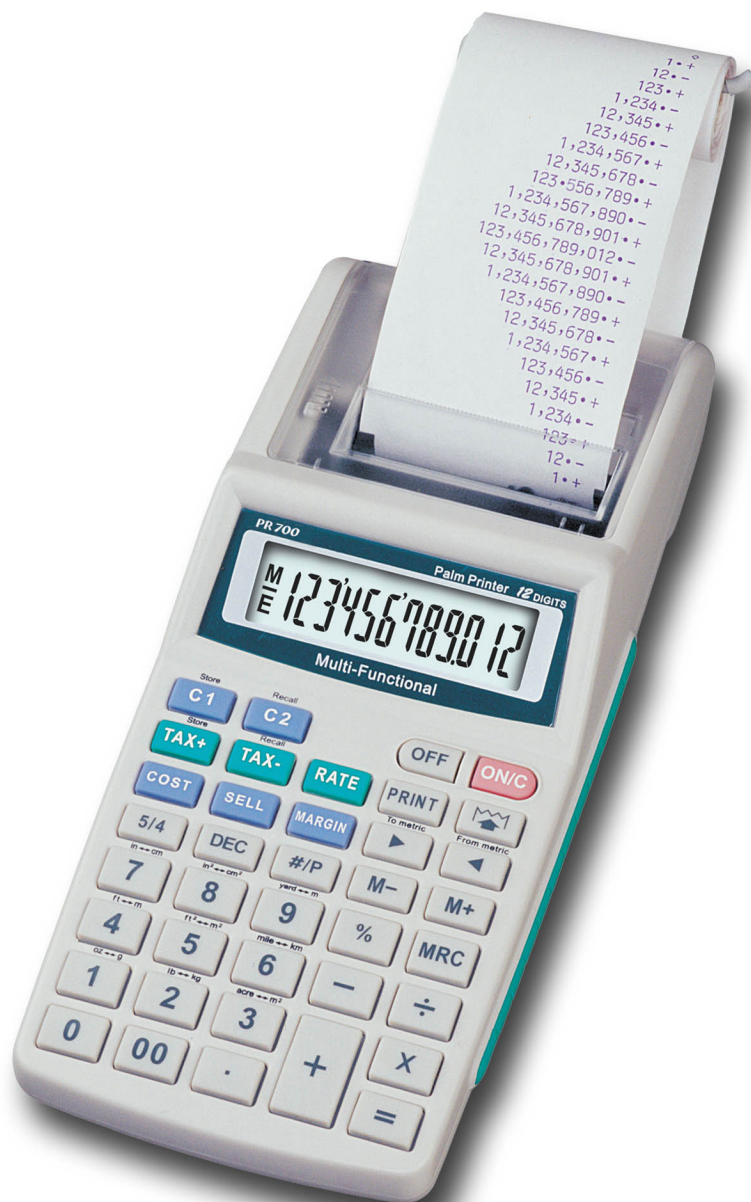

AURORA Multifunction Printer

PR700

AURORA

PR700 Specifications

Handheld Multi-Function AC/DC Printing Calculator.

High quality Epson printhead.

Cost / Sell / Margin calculates ANY variation, allows you to view all 3 parts of your final answer.

Programmable currency conversion, for use with any currency including Euro.

Programmable one-touch Tax feature, ideal for adding or subtracting VAT. Metric conversion.

Display

Digits 12 (Large)
Type Fixed angle LCD

Power source

Batteries (included) or optional mains adaptor
Auto power off

Functions

Cost/Sell/Margin	Double zero key
One-touch Tax feature	Item count option
Currency conversion	Percent
Metric Conversion	Print or non-print option
Decimal point selector	Rounding
3 key memory	High quality Epson printhead
Single colour print	

Keys

Soft rubber

Dimensions

WxDxH 98 x 215 x 48mm

Accessories

Batteries (included)	AA size x 4
Optional mains adaptor	AUK6V

www.aurora-ltd.co.uk