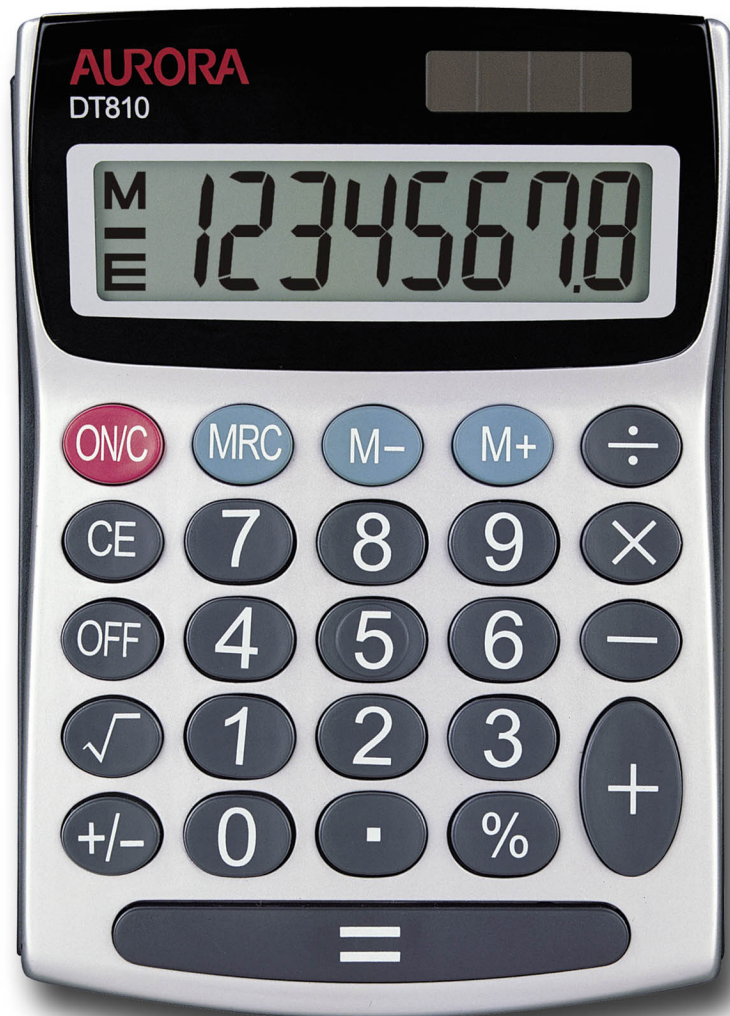

AURORA

DT810

DT810 Specifications

Semi desktop calculator with large plus key & extra large answer bar

Display

Digits 8 (Large)
Type Fixed angle easy view LCD

Power source

Solar powered, with battery backup for poor light conditions
Auto power off

Functions

Large plus key
Extra large answer bar
3 key Memory
+/- change sign
% key
Square root

Keys

Durable hard plastic

Dimensions

WxDxH 98x 137 x 28mm

Accessories

Backup battery (included) GP189
Equivalent codes BSR54, LR1130, 389